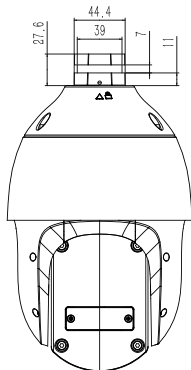

## SPECIFICATIONS

Camera	
Image Sensor	1/2.8" CMOS
Signal System	PAL/NTSC
Min. Illumination	Color: 0.001lux@ (F1.5, AGC ON), BW: 0lux with IR
Shutter Time	1s to 1/100,000s
Day & Night	IR Cut Filter with Auto Switch
Optical Zoom	23X
Digital Zoom	N/A
Lens	
Focal Length	5mm~115mm
Zoom Speed	<4s
Field of View	Horizontal field of view: 55.8° (w)~3.2° (t) Vertical field of view: 32.2° (w)~1.8° (t) Diagonal field of view: 61°(w)~3.64°(t)
Aperture Range	F1.5~F3.0
Focus Control	Auto/Manual
Iris Control	Auto
Close Focus Distance	1 m~1.5 m
Pan&Tilt	
Pan Range	360°
Pan Speed	Pan Manual Speed: 0.1°~80°/s, Pan Preset Speed: 80°/s
Tilt Range	-16°~90° (Default -3°~90°)
Tilt Speed	Tilt Manual Speed: 0.1°~80°/s, Tilt Preset Speed: 80°/s
3D Position	Yes
Preset	500
Preset Accuracy	±0.4°
Cruise	16, up to 32 presets per cruise
Scan	8
Pattern	8, each with 600s memory or 1000 orders
Scheduled Task	Preset、Cruise、Scan、Pattern、Alarm output
Park Action	Yes
Power-off Memory	Yes
Preset Freezing	N/A
Illuminator	
IR LEDs	7
IR Distance	Up to 150m
IR Irradiation Angle	Adjustable by Zoom
White LEDs	N/A
Laser	N/A
Laser Distance	N/A
Compression Standard	
Video Compression	S+265/H.265/H.264/M-JPEG
Video Bit Rate	32Kbps~16Mbps
Audio Compression	G.711A/G.711U/ADPCM_D/AAC_LC
Audio Sampling Rate	8K~48Kbps
Image	
Max. Resolution	2MP (1920x1080)
Main Stream	PAL: 25fps (1920x1080, 1280x720, 704x576, 640x480) NTSC: 30fps (1920x1080, 1280x720, 704x480, 640x480)
Sub Stream	PAL: 25fps (704x576, 704x288, 640x360, 352x288) NTSC: 30fps (704x480, 704x240, 640x360, 352x240)
Third Stream	PAL: 25fps (352x288) NTSC: 30fps (352x240)
BLC	Yes
HLC	Yes
WDR	120dB

\* Listed resolutions are only selectable options. It does not mean that all streams can work at their maximum resolution at the same time.

**DIMENSIONS**

Unit: mm

**INCLUDED**

TC-P52BM Spec: 4  
Wall Mount