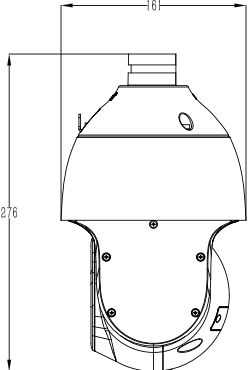

## SPECIFICATIONS

Camera	
Image Sensor	1/2.8" CMOS
Signal System	PAL/NTSC
Min. Illumination	Color: 0.001lux@ (F1.5, AGC ON), BW: 0lux with IR
Shutter Time	1s to 1/100,000s
Day & Night	IR Cut Filter with Auto Switch
Optical Zoom	23X
Digital Zoom	N/A
Lens	
Focal Length	5mm~115mm
Zoom Speed	<4s
Field of View	Horizontal field of view: 55.8° (w)~3.2° (t) Vertical field of view: 32.2° (w)~1.8° (t) Diagonal field of view: 61°(w)~3.64°(t)
Aperture Range	F1.5~F3.0
Focus Control	Auto/Manual
Iris Control	Auto
Close Focus Distance	1 m~1.5 m
Pan&Tilt	
Pan Range	360°
Pan Speed	Pan Manual Speed: 0.1°~80°/s, Pan Preset Speed: 80°/s
Tilt Range	-16°~90° (Default -3°~90°)
Tilt Speed	Tilt Manual Speed: 0.1°~80°/s, Tilt Preset Speed: 80°/s
3D Position	Yes
Preset	500
Preset Accuracy	±0.4°
Cruise	16, up to 32 presets per cruise
Scan	8
Pattern	8, each with 600s memory or 1000 orders
Scheduled Task	Preset、Cruise、Scan、Pattern、Alarm output
Park Action	Yes
Power-off Memory	Yes
Preset Freezing	N/A
Illuminator	
IR LEDs	7
IR Distance	Up to 150m
IR Irradiation Angle	Adjustable by Zoom
White LEDs	N/A
Laser	N/A
Laser Distance	N/A
Compression Standard	
Video Compression	S+265/H.265/H.264/M-JPEG
Video Bit Rate	32Kbps~16Mbps
Audio Compression	G.711A/G.711U/ADPCM_D/AAC_LC
Audio Sampling Rate	8K~48Kbps
Image	
Max. Resolution	2MP (1920x1080)
Main Stream	PAL: 25fps (1920x1080, 1280x720, 704x576, 640x480) NTSC: 30fps (1920x1080, 1280x720, 704x480, 640x480)
Sub Stream	PAL: 25fps (704x576, 704x288, 640x360, 352x288) NTSC: 30fps (704x480, 704x240, 640x360, 352x240)
Third Stream	PAL: 25fps (352x288) NTSC: 30fps (352x240)
BLC	Yes
HLC	Yes
WDR	120dB

\* Listed resolutions are only selectable options. It does not mean that all streams can work at their maximum resolution at the same time.

**DIMENSIONS**

Unit: mm

**INCLUDED**

TC-P52BM Spec: 4  
Wall Mount